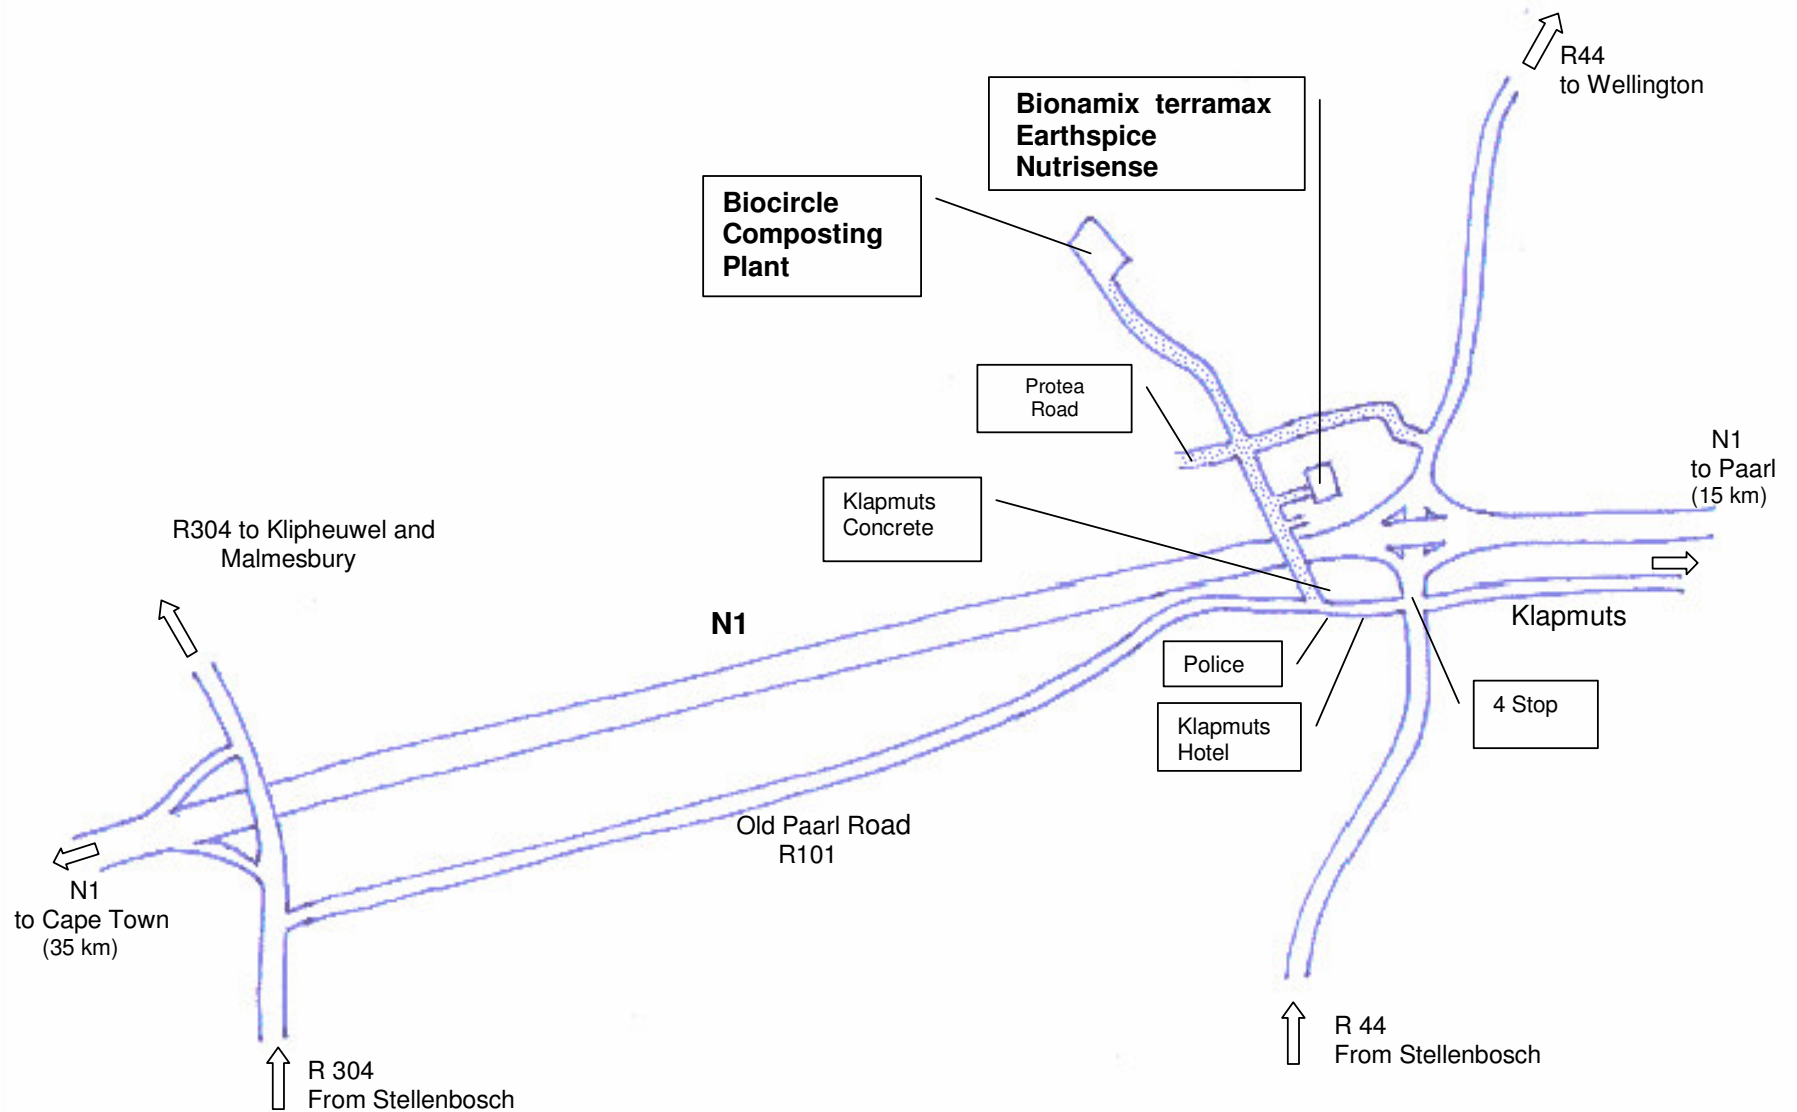

LOCATION MAP
BIONAMIX TERRAMAX and BIOCIRCLE COMPOST PLANT
Tel 021-875 5972 Fax 021-875 5645

1 cm = ± 1.0 km